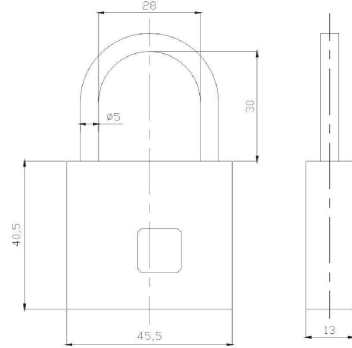

SW7800

高精度芯片指纹采集，识别速度快，精度高；
小身材，大容量，可录入10组指纹，满足多人使用；
更智能，精确感知，体积轻巧，方便携带。
USB即插充电，移动电源/电脑/USB电源皆可为其充电，待机时间9000小时，充电提醒功能；
IP65级别防尘防水，适合户外使用；

High precision fingerprint acquisition chip, fast identification and high precision;
Small size, large capacity, can input 10 sets of fingerprints, meet the needs of multi-users;
More intelligent, accurate perception, lightweight, easy to carry.
USB plug-in charging, mobile power supply/computer/USB power supply can charge it, standby time 9000 hours, charging reminder function;
IP65 level dustproof and waterproof, suitable for outdoor use;