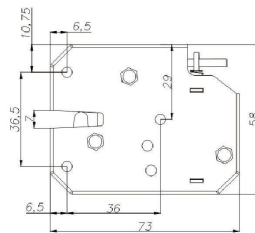

SW7102

工作方式：关门(断电)上锁，通电((12V/24V)瞬间触发开锁，内置弹力装置，自动弹开柜门，多重停电或控制系统故障情况下应急开锁。

紧急开锁：锁体各种方位均有应急开锁方式。紧急情况不需损坏箱柜，也可开锁，操作更简单方便。

自动弹门：锁体内增加自动装置，锁在通电后，自动弹门，方便使用；可适用于0.5-4Kg重的门自弹。

开锁检测：内置开锁位置检测

多种规格：12V和24V(可根据具体要求定制)

寿命更长：严格老化测试≥50万次寿命检测

更通用：无正反面设计，左，右，上，下开门方向的所有大小箱柜，抽屉均可通用。

Maner of working: close the door. Power ofe. It's locked. It's unlocked at the moment of power on(12v).The door open by popup system inside the lock door open status detection and infpormation feedback, multiple power outages or control system failures in case of emergency unlock.

Emergency unlock: the lock body are equipped with emergency lock method. In case of emergency, it is not necessary to damage the cabinet to open the lock.The operation is simpler and more convenient. Door popup: automatic popup device is addedin the lock body. The door will be popup automatically after the lock is electrified, for convenient use.

Variety of specifications:12v and 24v (customize is available) status output: using the output signal of the travel switch, the travel switch can effectively detect the status of the lock (means, the state of locked or unlocked).

Longer lifetime: strict aging test 1 million times. More universal: no front and back design, fit with all sizes of cabinets and drawers which door open direction on left, right, up and down.