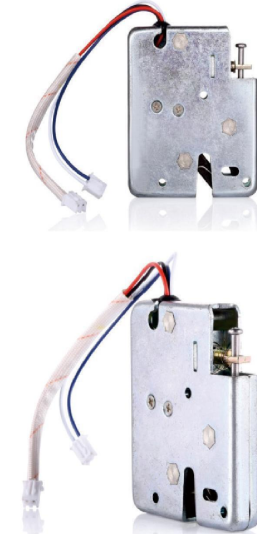

SW7100

规格尺寸：长65mm*宽56mm*厚13mm；
基本功能：关门(断电)上锁、通电(12V)瞬间触发开锁；锁体设有应急开锁方位，或可配合机械钥匙外部开锁，操作简单方便；无正反面设计，左、右、上、下开门方向的箱柜、抽屉均可通用；可贴壁表面安装，也可嵌入式隐藏安装；适用于储物柜、信箱柜等；
电气参数：12V/2A, 12V/1.5A, 24V/0.8A, 24V/3A四种常用规格；老化测试100万次可确保线圈绝不烧毁；
材质工艺：外壳铁材质，表面镀环保彩锌，耐中性盐雾72H；
Size: 65mm(L)*56mm(W)*13mm(H)
Function: It'll locked when close the door, power cutoff. It unlocks once the power connected(12V).
There's a square unlock slot for emergency on the lock body and could be unlocked by mechanical key from outside, it's a simple and convenient operation. No positive and negative design, could be suitable for any door opening directions on the cabinet and drawer. It could be install on the surface of wall, also could be hidden installation embed into the wall.
Apply to locker, mailbox and etc.
Electrical Parameters: Four regular specifications 12V/2A, 12V/1.5A, 24V/0.8A, 24V/3A. It passed one million times in burn-in test, to ensure the coil never burn.
Material&Process: Galvanized steel shell, 72H NSS resistance.