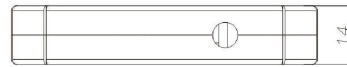

SW7102

工作方式：关门(断电)上锁，通电((12V/24V)瞬间触发开锁，内置弹力装置，自动弹开柜门，多重停电或控制系统故障情况下应急开锁。

紧急开锁：锁体各种方位均有应急开锁方式。紧急情况不需损坏箱柜，也可开锁，操作更简单方便。

自动弹门：锁体内增加自动装置，锁在通电后，自动弹门，方便使用；可适用于0.5-4Kg重的门自弹。

开锁检测：内置开锁位置检测

多种规格：12V和24V(可根据具体要求定制)

寿命更长：严格老化测试≥50万次寿命检测

更通用：无正反面设计，左，右，上，下开门方向的所有大小箱柜，抽屉均可通用。

Maner of working: close the door. Power ofe. It's locked. It's unlocked at the moment of power on(12v).The door open by popup system inside the lock door open status detection and infpormation feedback, multiple power outages or control system failures in case of emergency unlock.

Emergency unlock: the lock body are equipped with emergency lock method. In case of emergency, it is not necessary to damage the cabinet to open the lock.The operation is simpler and more convenient. Door popup: automatic popup device is addedin the lock body. The door will be popup automatically after the lock is electrified, for convenient use.

Variety of specifications:12v and 24v (customize is available) status output: using the output signal of the travel switch, the travel switch can effectively detect the status of the lock (means, the state of locked or unlocked).

Longer lifetime: strict aging test 1 million times. More universal: no front and back design, fit with all sizes of cabinets and drawers which door open direction on left, right, up and down.