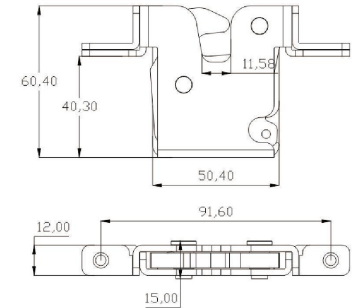

Game Consoles. Strongbox, Advertising Box and etc.

柜门锁 Cabinet Lock
不锈钢 Stainless Steel
连杆锁 Connecting Rod
拉手锁 Handle Lock
电锁锁 Computer Lock
智能锁 Smart Lock
平面锁 Flat Lock
自动售货机锁 Vending machine lock
厚壳锁 Face lock
搭扣锁 Handle Lock
钩锁 Hook
拉手 Handle
附件 Attachment