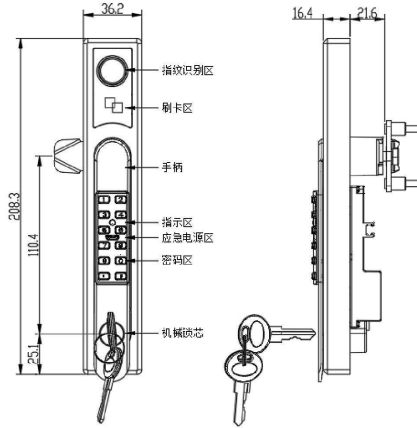

SW861

材料：基座、锌合金

颜色：黑色

功能描述：机柜智能锁可以实现多样化开锁、用户权限管理、锁具操作记录查询、锁具任务智能化管理等功能。采用高可靠性电机驱动，高稳定性硬件设计，保证产品的稳定可靠。

Material: Base, zinc alloy

Color: Black

Function Description: The cabinet smart lock provides multiple unlocking functions, user rights management, lock operation record query, and intelligent lock task management. High reliability motor drive, high stability hardware design, to ensure the stability and reliability of products.