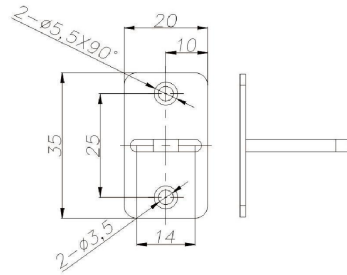

SW7102

工作方式：关门(断电)上锁，通电((12V/24V)瞬间触发开锁，内置弹力装置，自动弹开柜门，多重停电或控制系统故障情况下应急开锁。

紧急开锁：锁体各种方位均有应急开锁方式。紧急情况不需损坏箱柜，也可开锁，操作更简单方便。

自动弹门：锁体内增加自动装置，锁在通电后，自动弹门，方便使用；可适用于0.5-4Kg重的门自弹。

开锁检测：内置开锁位置检测

多种规格：12V和24V(可根据具体要求定制)

寿命更长：严格老化测试≥50万次寿命检测

更通用：无正反面设计，左，右，上，下开门方向的所有大小箱柜，抽屉均可通用。

Maner of working: close the door. Power ofe. It's locked. It's unlocked at the moment of power on(12v).The door open by popup system inside the lock door open status detection and infpormation feedback, multiple power outages or control system failures in case of emergency unlock.

Emergency unlock: the lock body are equipped with emergency lock method. In case of emergency, it is not necessary to damage the cabinet to open the lock.The operation is simpler and more convenient. Door popup: automatic popup device is addedin the lock body. The door will be popup automatically after the lock is electrified, for convenient use.

Variety of specifications:12v and 24v (customize is available) status output: using the output signal of the travel switch, the travel switch can effectively detect the status of the lock (means, the state of locked or unlocked).

Longer lifetime: strict aging test 1 million times. More universal: no front and back design, fit with all sizes of cabinets and drawers which door open direction on left, right, up and down.