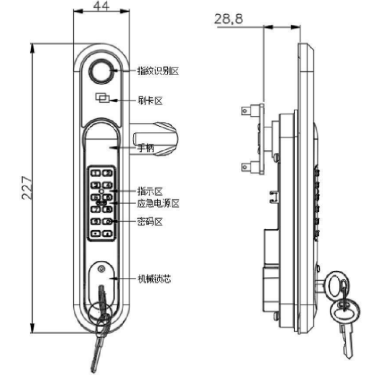

SW864

功能概述：864-5系列智能机柜锁，拥有内置活体指纹、密码、IC读卡、RS485接口、电子/机械锁芯等配置，可以配合具有RS485接口的上位机使用，也可以独立工作，能满足各种有源箱柜门的智能管理需求。特别适用于批量直接替换原864开孔的机械柜锁，以满足客户管理升级的要求。

Function overview: 864-5 series intelligent cabinet lock, with built-in live fingerprint, password, IC reader card, RS485 interface, electronic/mechanical lock core and other configurations, can be used with the upper computer with RS485 interface, can also work independently, to meet the intelligent management needs of various active cabinet doors. It is especially suitable for the direct replacement of the original 864 perforated mechanical cabinet lock in batches to meet the requirements of customer management upgrades.