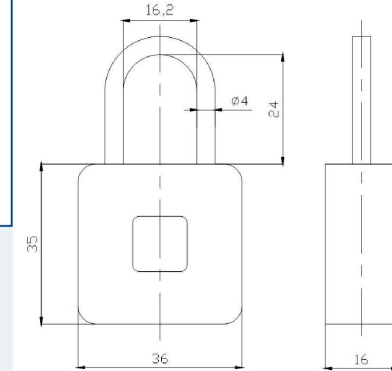

SW7801

高精度芯片指纹采集，识别速度快，精度高；
小身材，大容量，可录入10组指纹，满足多人使用；
更智能，精确感知，体积轻巧，方便携带。
USB即插充电，移动电源/电脑/USB电源皆可为其充电，待机时间9000小时，充电提醒功能；
IP65级别防尘防水，适合户外使用；

High precision fingerprint acquisition chip, fast identification and high precision;
Small size, large capacity, can input 10 sets of fingerprints, meet the needs of multi-users;
More intelligent, accurate perception, lightweight, easy to carry.
USB plug-in charging, mobile power supply/computer/USB power supply can charge it, standby time 9000 hours, charging reminder function;
IP65 level dustproof and waterproof, suitable for outdoor use;