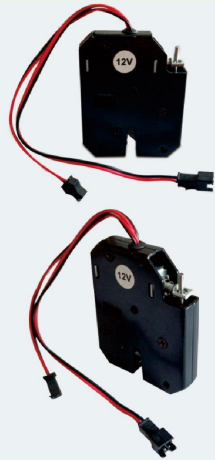

SW7102

工作方式：关门(断电)上锁，通电((12V/24V)瞬间触发开锁，内置弹力装置，自动弹开柜门，多重停电或控制系统故障情况下应急开锁。

紧急开锁：锁体各种方位均有应急开锁方式。紧急情况不需损坏箱柜，也可开锁，操作更简单方便。

自动弹门：锁体内增加自动装置，锁在通电后，自动弹门，方便使用；可适用于0.5-4Kg重的门自弹。

开锁检测：内置开锁位置检测

多种规格：12V和24V(可根据具体要求定制)

寿命更长：严格老化测试≥50万次寿命检测

更通用：无正反面设计，左，右，上，下开门方向的所有大小箱柜，抽屉均可通用。

Maner of working: close the door. Power ofe. It's locked. It's unlocked at the moment of power on(12v).The door open by popup system inside the lock door open status detection and infpormation feedback, multiple power outages or control system failures in case of emergency unlock.

Emergency unlock: the lock body are equipped with emergency lock method. In case of emergency, it is not necessary to damage the cabinet to open the lock.The operation is simpler and more convenient. Door popup: automatic popup device is addedin the lock body. The door will be popup automatically after the lock is electrified, for convenient use.

Variety of specifications:12v and 24v (customize is available) status output: using the output signal of the travel switch, the travel switch can effectively detect the status of the lock (means, the state of locked or unlocked).

Longer lifetime: strict aging test 1 million times. More universal: no front and back design, fit with all sizes of cabinets and drawers which door open direction on left, right, up and down.