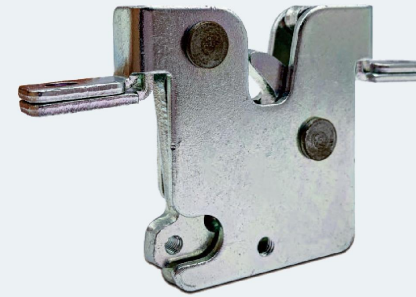

材质：碳钢

表面处理：电镀环彩

适用范围：金属/非金属机箱、柜类、自动售货机、ATM机、售水机、售卡机等。

Material:Carbon Steel

Surface treatment: Zinc plating

Applicability: Metal or nonmetal cabinet, Public Telephones,

Cash Register, Intelligent Terminals, Financial Terminals,

Game Consoles. Strongbox, Advertising Box and etc.

柜门锁 Cabinet Lock
不锈钢 Stainless Steel
连杆锁 Connecting Rod
拉手锁 Handle Lock
电锁锁 Computer Lock
智能锁 Smart Lock
平面锁 Flat Lock
自动售货机锁 Vending machine lock
厚壳锁 Face lock
搭扣锁 Handle Lock
钩锁 Hook
拉手 Handle
附件 Attachment