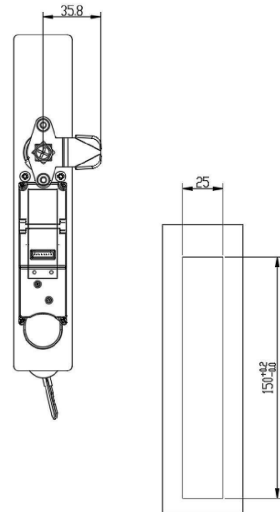

SW861

材料：基座、锌合金

颜色：黑色

功能描述：机柜智能锁可以实现多样化开锁、用户权限管理、锁具操作记录查询、锁具任务智能化管理等功能。采用高可靠性电机驱动，高稳定性硬件设计，保证产品的稳定可靠。

Material: Base, zinc alloy

Color: Black

Function Description: The cabinet smart lock provides multiple unlocking functions, user rights management, lock operation record query, and intelligent lock task management. High reliability motor drive, high stability hardware design, to ensure the stability and reliability of products.