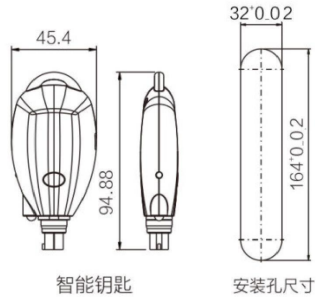

SW7100

规格尺寸：长65mm*宽56mm*厚13mm；
 基本功能：关门(断电)上锁、通电(12V)瞬间触发开锁；锁体设有应急开锁方位，或可配合机械钥匙外部开锁，操作简单方便；无正反面设计，左、右、上、下开门方向的箱柜、抽屉均可通用；可贴壁表面安装，也可嵌入式隐藏安装；适用于储物柜、信箱柜等；
 电气参数：12V/2A, 12V/1.5A, 24V/0.8A, 24V/3A四种常用规格；老化测试100万次可确保线圈绝不烧毁；
 材质工艺：外壳铁材质，表面镀环保彩锌，耐中性盐雾72H；
 Size: 65mm(L)*56mm(W)*13mm(H)
 Function: It'll locked when close the door, power cutoff. It unlocks once the power connected(12V).
 There's a square unlock slot for emergency on the lock body and could be unlocked by mechanical key from outside, it's a simple and convenient operation. No positive and negative design, could be suitable for any door opening directions on the cabinet and drawer. It could be install on the surface of wall, also could be hidden installation embed into the wall.
 Apply to locker, mailbox and etc.
 Electrical Parameters: Four regular specifications 12V/2A, 12V/1.5A, 24V/0.8A, 24V/3A. It passed one million times in burn-in test, to ensure the coil never burn.
 Material&Process: Galvanized steel shell, 72H NSS resistance.