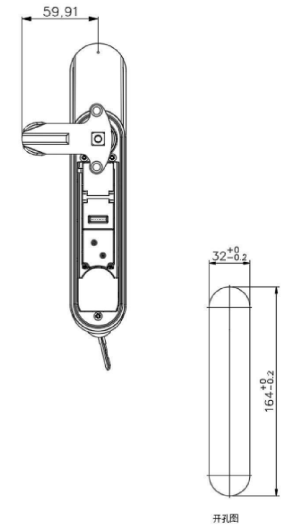

SW864

功能概述：864-5系列智能机柜锁，拥有内置活体指纹、密码、IC读卡、RS485接口、电子/机械锁芯等配置，可以配合具有RS485接口的上位机使用，也可以独立工作，能满足各种有源箱柜门的智能管理需求。特别适用于批量直接替换原864开孔的机械柜锁，以满足客户管理升级的要求。

Function overview: 864-5 series intelligent cabinet lock, with built-in live fingerprint, password, IC reader card, RS485 interface, electronic/mechanical lock core and other configurations, can be used with the upper computer with RS485 interface, can also work independently, to meet the intelligent management needs of various active cabinet doors. It is especially suitable for the direct replacement of the original 864 perforated mechanical cabinet lock in batches to meet the requirements of customer management upgrades.