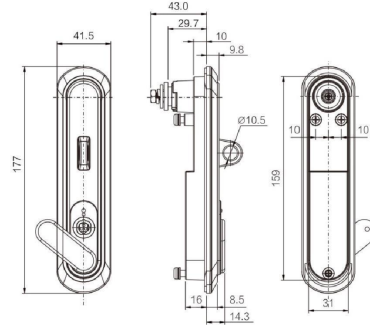

SW864

功能概述：864-5系列智能机柜锁，拥有内置活体指纹、密码、IC读卡、RS485接口、电子/机械锁芯等配置，可以配合具有RS485接口的上位机使用，也可以独立工作，能满足各种有源箱柜门的智能管理需求。特别适用于批量直接替换原864开孔的机械柜锁，以满足客户管理升级的要求。

Function overview: 864-5 series intelligent cabinet lock, with built-in live fingerprint, password, IC reader card, RS485 interface, electronic/mechanical lock core and other configurations, can be used with the upper computer with RS485 interface, can also work independently, to meet the intelligent management needs of various active cabinet doors. It is especially suitable for the direct replacement of the original 864 perforated mechanical cabinet lock in batches to meet the requirements of customer management upgrades.

SW7100

规格尺寸：长65mm*宽56mm*厚13mm；
 基本功能：关门(断电)上锁、通电(12V)瞬间触发开锁；锁体设有应急开锁方位，或可配合机械钥匙外部开锁，操作简单方便；无正反面设计，左、右、上、下开门方向的箱柜、抽屉均可通用；可贴壁表面安装，也可嵌入式隐藏安装；适用于储物柜、信箱柜等；
 电气参数：12V/2A, 12V/1.5A, 24V/0.8A, 24V/3A四种常用规格；老化测试100万次可确保线圈绝不烧毁；
 材质工艺：外壳铁材质，表面镀环保彩锌，耐中性盐雾72H；
 Size: 65mm(L)*56mm(W)*13mm(H)
 Function: It'll locked when close the door, power cutoff. It unlocks once the power connected(12V).
 There's a square unlock slot for emergency on the lock body and could be unlocked by mechanical key from outside, it's a simple and convenient operation. No positive and negative design, could be suitable for any door opening directions on the cabinet and drawer. It could be install on the surface of wall, also could be hidden installation embed into the wall.
 Apply to locker, mailbox and etc.
 Electrical Parameters: Four regular specifications 12V/2A, 12V/1.5A, 24V/0.8A, 24V/3A. It passed one million times in burn-in test, to ensure the coil never burn.
 Material&Process: Galvanized steel shell, 72H NSS resistance.