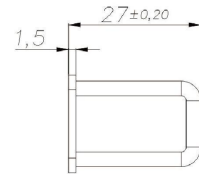

SW7102

工作方式：关门(断电)上锁，通电((12V/24V)瞬间触发开锁，内置弹力装置，自动弹开柜门，多重停电或控制系统故障情况下应急开锁。

紧急开锁：锁体各种方位均有应急开锁方式。紧急情况不需损坏箱柜，也可开锁，操作更简单方便。

自动弹门：锁体内增加自动装置，锁在通电后，自动弹门，方便使用；可适用于0.5-4Kg重的门自弹。

开锁检测：内置开锁位置检测

多种规格：12V和24V(可根据具体要求定制)

寿命更长：严格老化测试≥50万次寿命检测

更通用：无正反面设计，左，右，上，下开门方向的所有大小箱柜，抽屉均可通用。

Maner of working: close the door. Power ofe. It's locked. It's unlocked at the moment of power on(12v).The door open by popup system inside the lock door open status detection and infpormation feedback, multiple power outages or control system failures in case of emergency unlock.

Emergency unlock: the lock body are equipped with emergency lock method. In case of emergency, it is not necessary to damage the cabinet to open the lock.The operation is simpler and more convenient. Door popup: automatic popup device is addedin the lock body. The door will be popup automatically after the lock is electrified, for convenient use.

Variety of specifications:12v and 24v (customize is available) status output: using the output signal of the travel switch, the travel switch can effectively detect the status of the lock (means, the state of locked or unlocked).

Longer lifetime: strict aging test 1 million times. More universal: no front and back design, fit with all sizes of cabinets and drawers which door open direction on left, right, up and down.